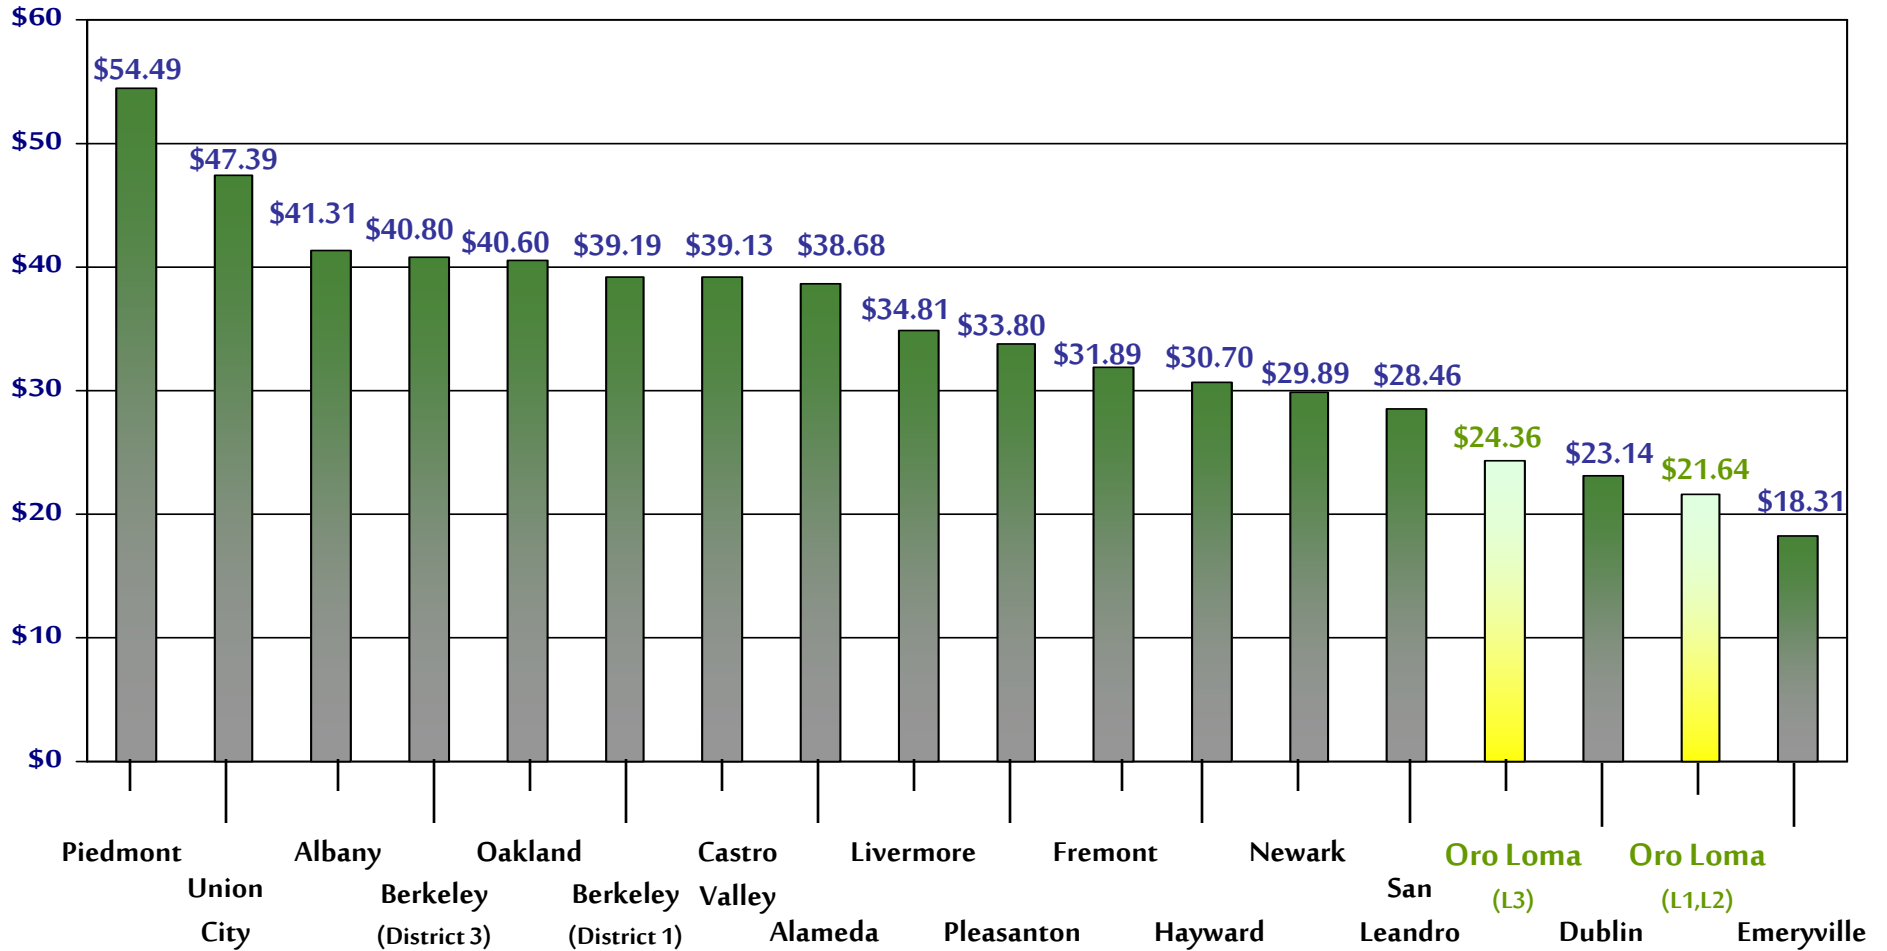

MONTHLY GARBAGE & RECYCLING RATES FOR 30-35 GALLON CAN, IN ALAMEDA COUNTY

As of October 2016

Oro Loma Sanitary District's (L1,L2) rate is 37.10% less than the average rate of \$34.37

Source: Survey with telephone calls and web search of individual agencies September 2016, and graphic presentation by P. Gonzalez.