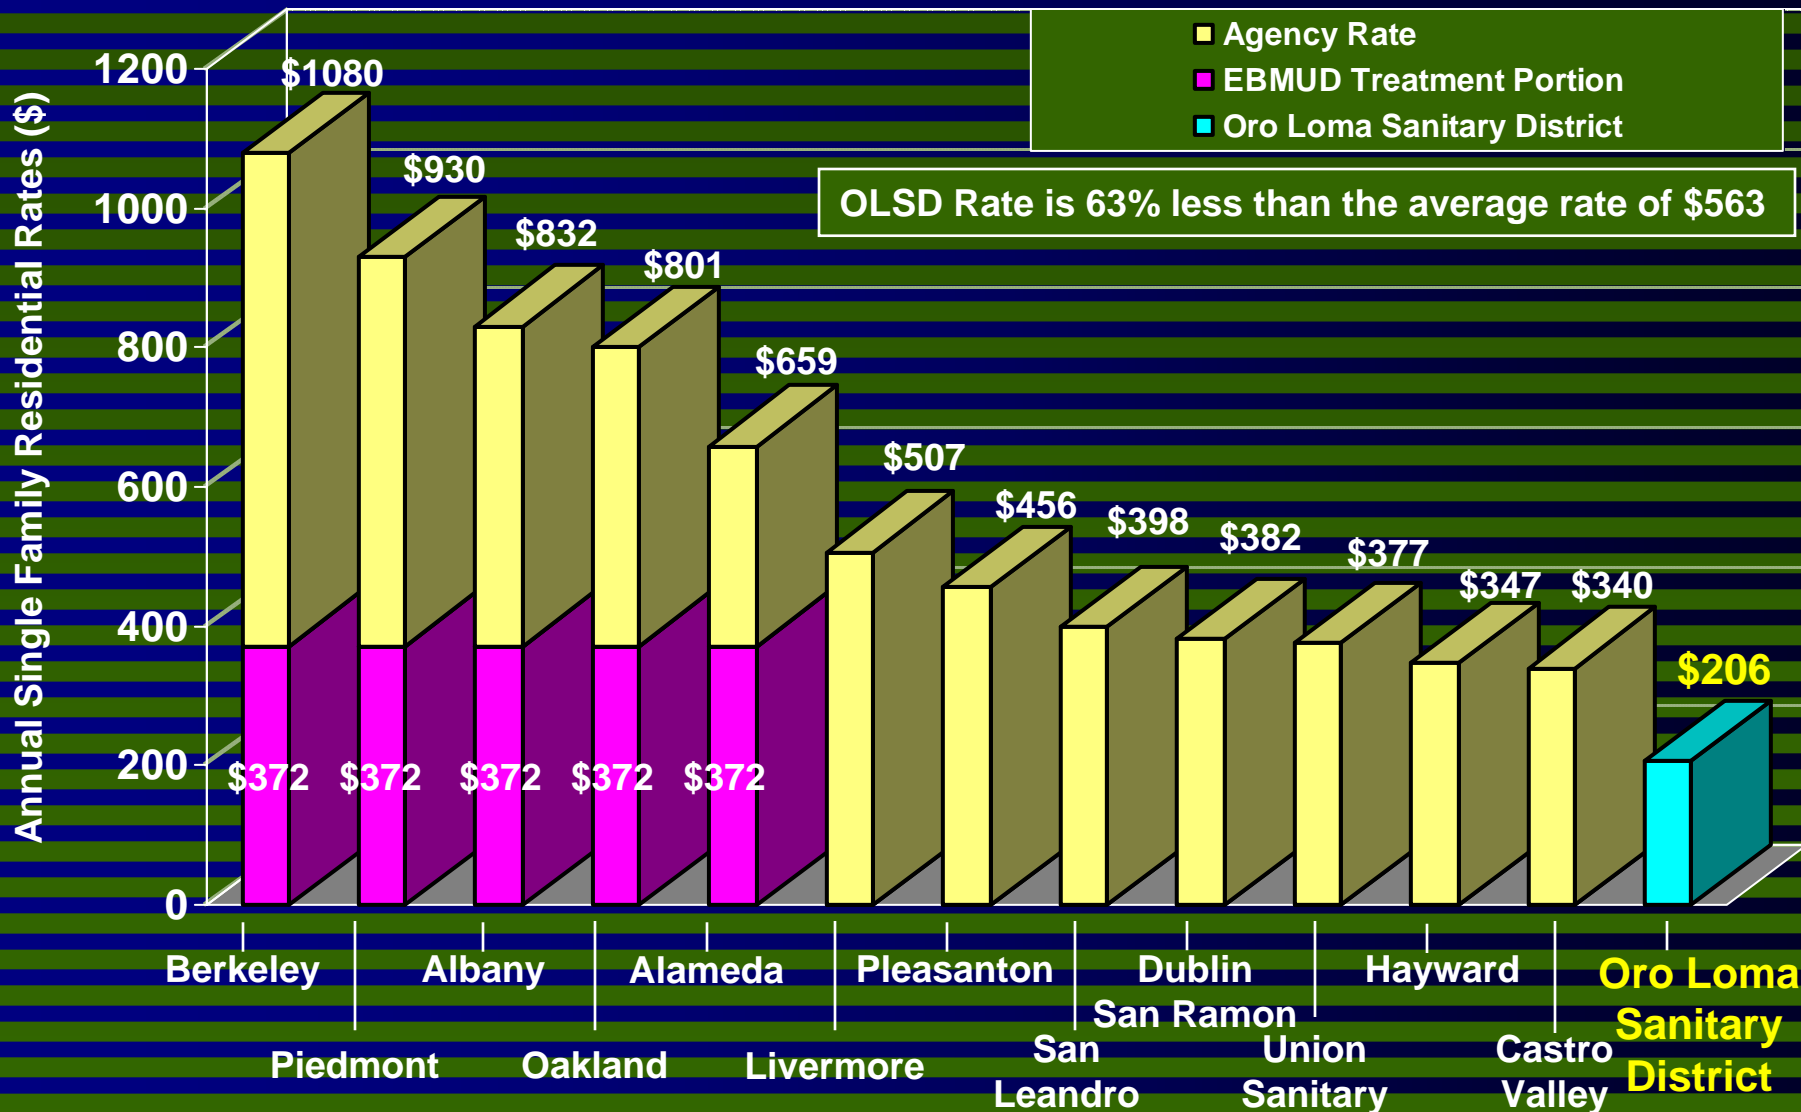

ANNUAL SEWER SERVICE RATES FOR SINGLE FAMILY RESIDENCE IN ALAMEDA COUNTY

For Fiscal Year 2015-16

Source: Survey with telephone calls and website research of individual agencies August 2015 by S. Green, and graphic presentation by P. Gonzalez.