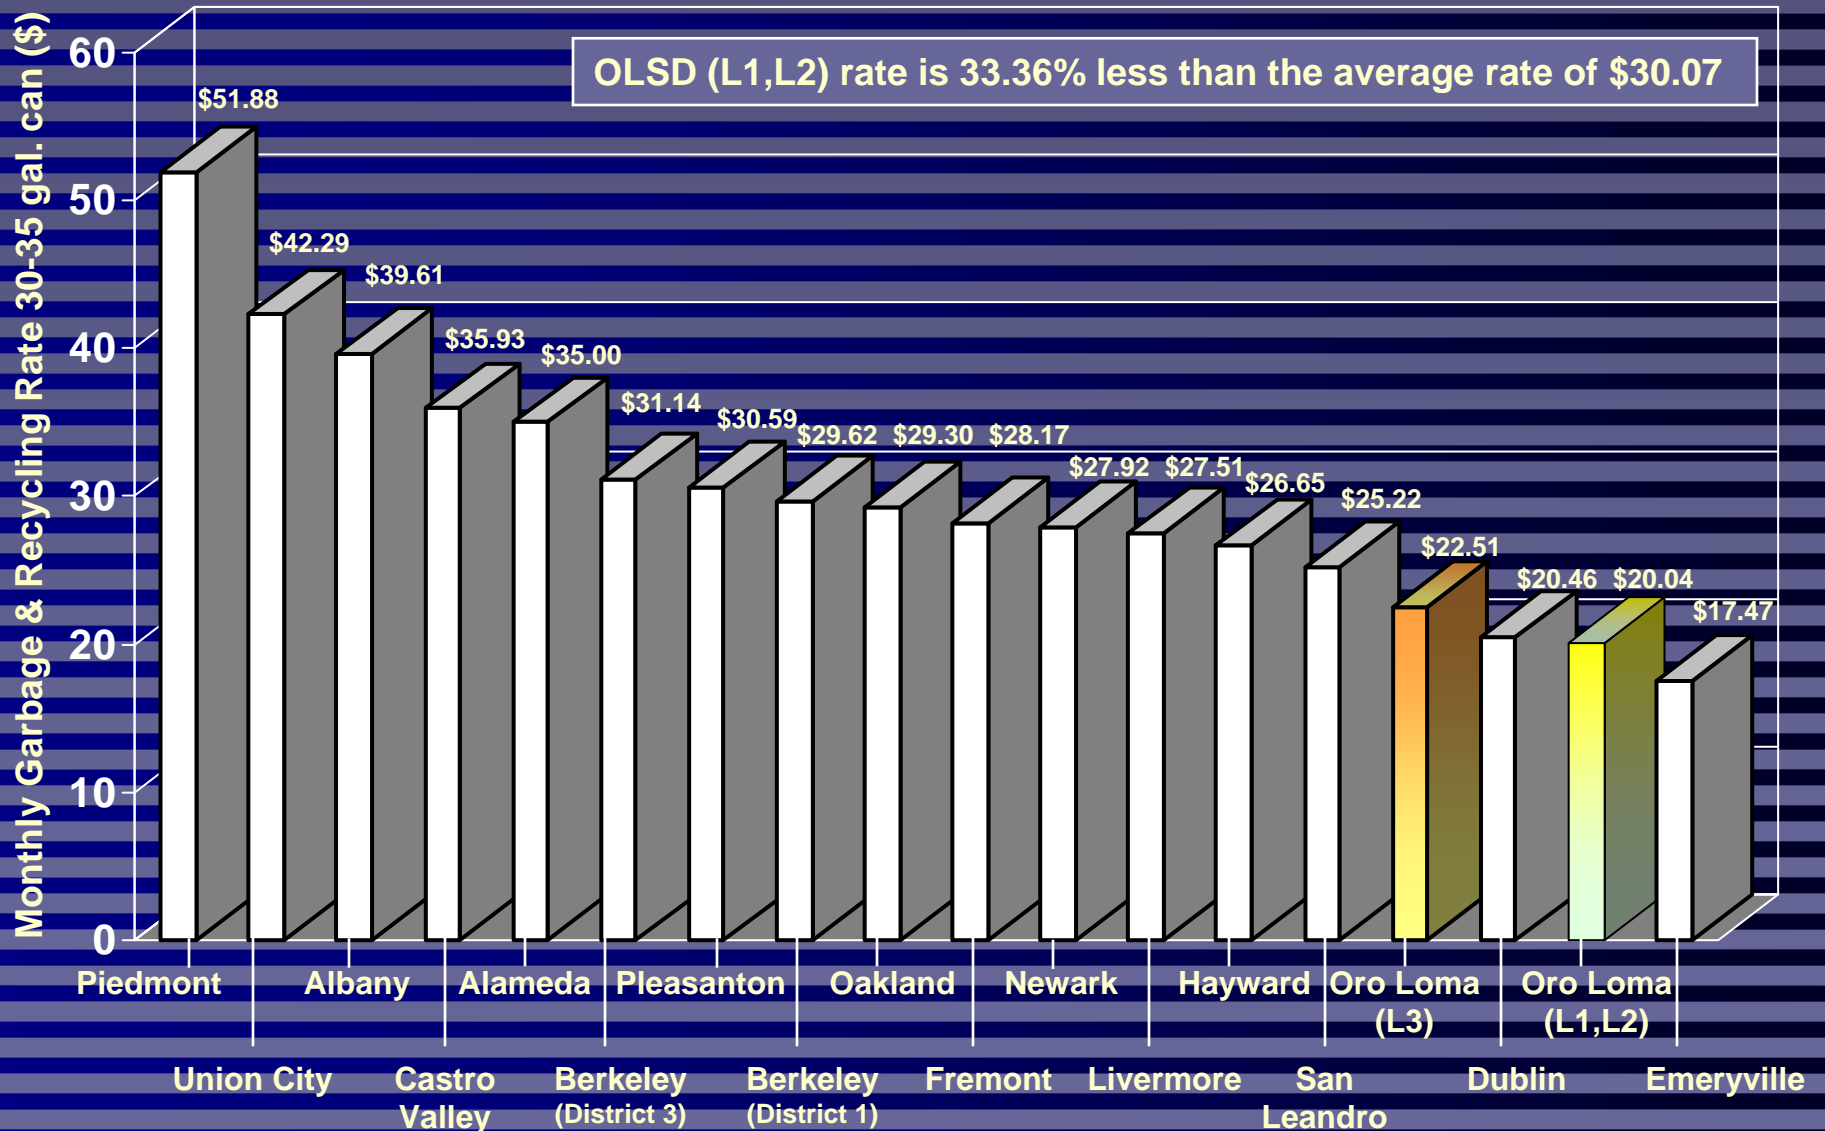

MONTHLY GARBAGE & RECYCLING RATES FOR 30-35 GALLON CAN, IN ALAMEDA COUNTY As of October 2013

Source: Survey with telephone calls and web search of individual agencies September 2013, and graphic presentation by P. Gonzalez.