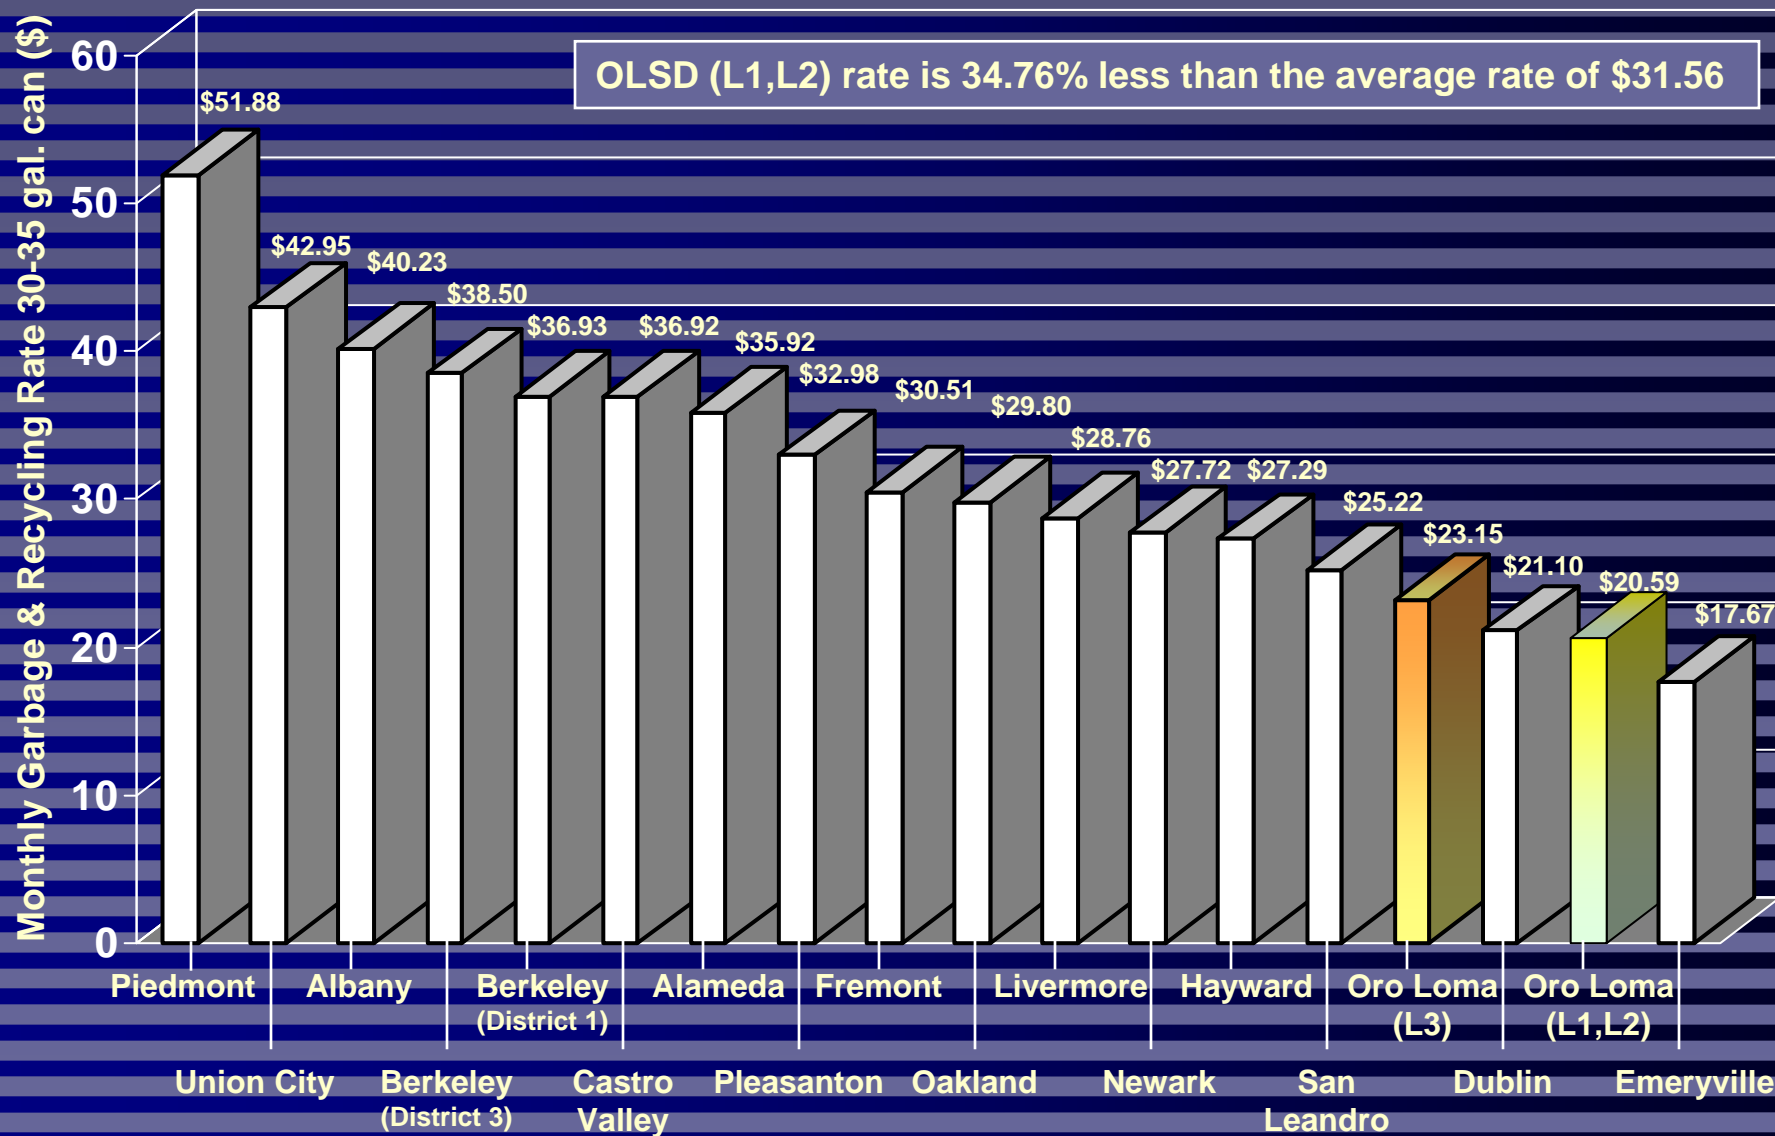

MONTHLY GARBAGE & RECYCLING RATES FOR 30-35 GALLON CAN, IN ALAMEDA COUNTY

As of October 2014

Source: Survey with telephone calls and web search of individual agencies September 2014, and graphic presentation by P. Gonzalez.