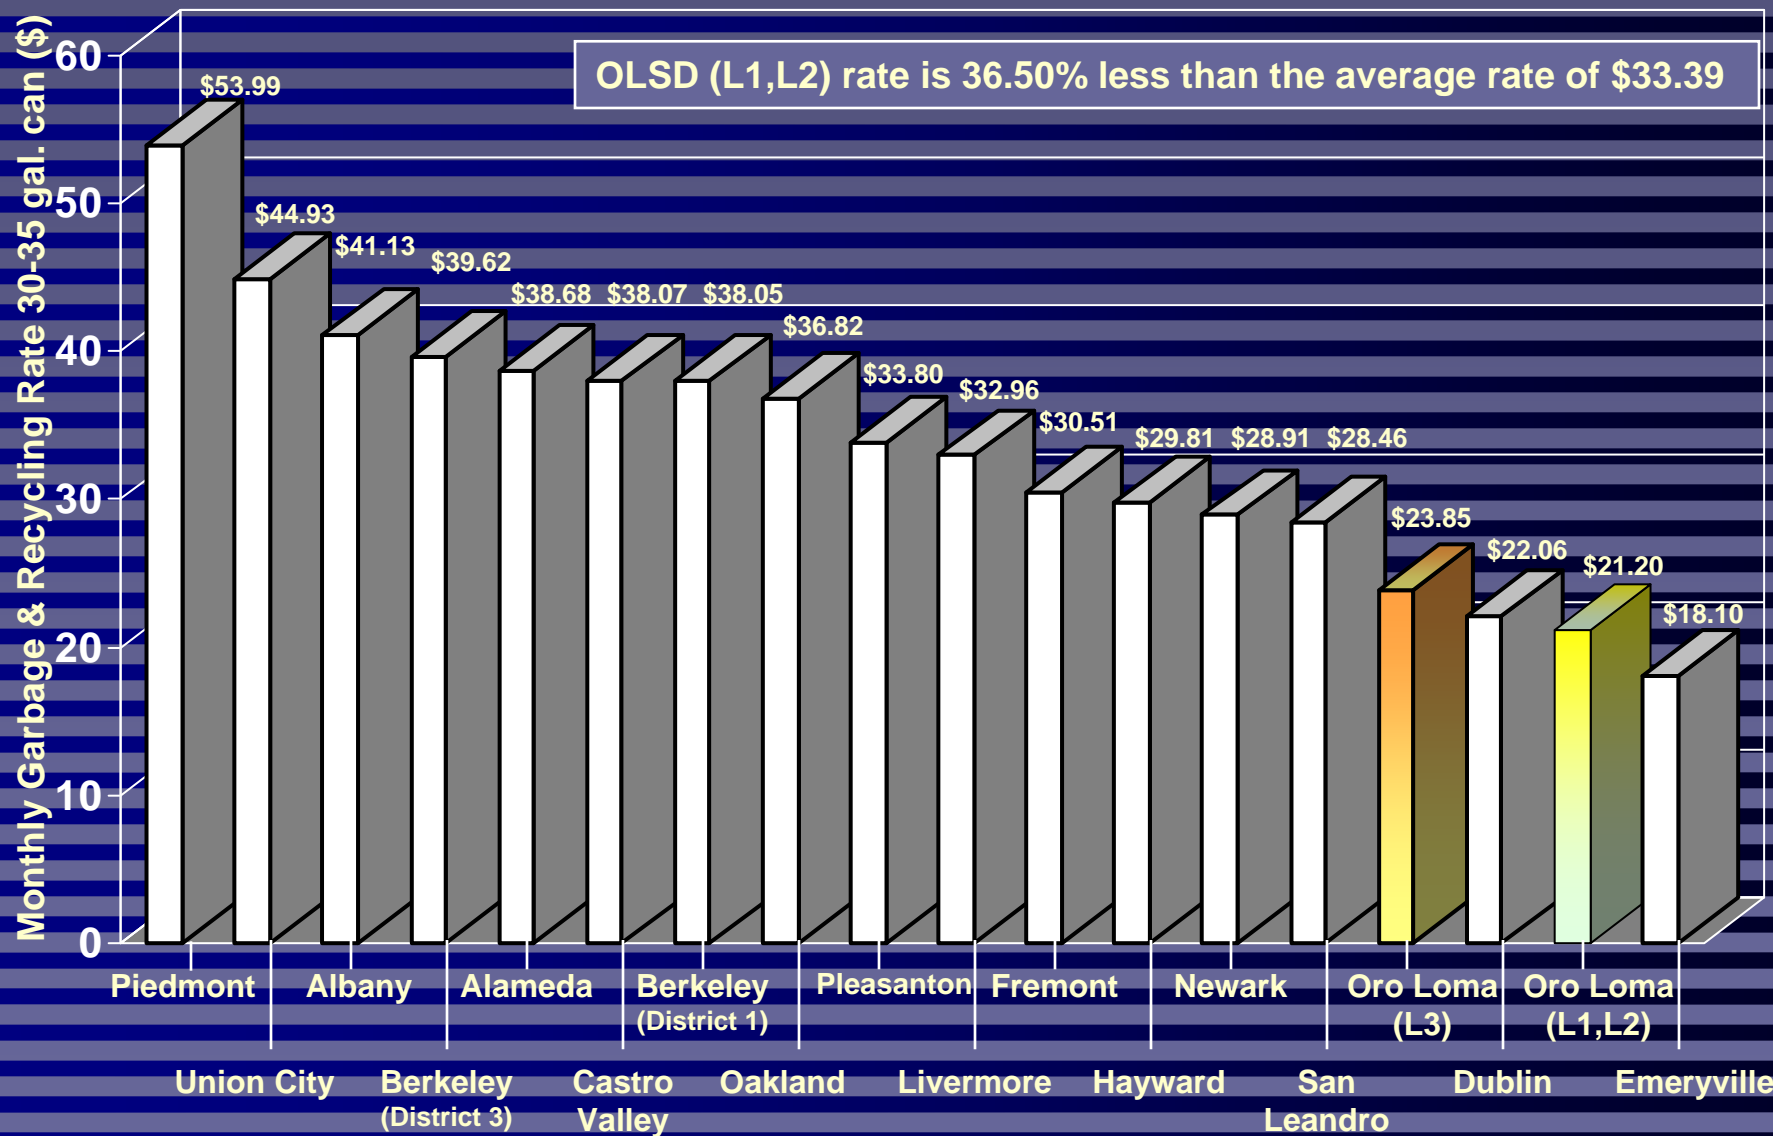

MONTHLY GARBAGE & RECYCLING RATES FOR 30-35 GALLON CAN, IN ALAMEDA COUNTY

As of October 2015

Source: Survey with telephone calls and web search of individual agencies October 2015, and graphic presentation by P. Gonzalez.