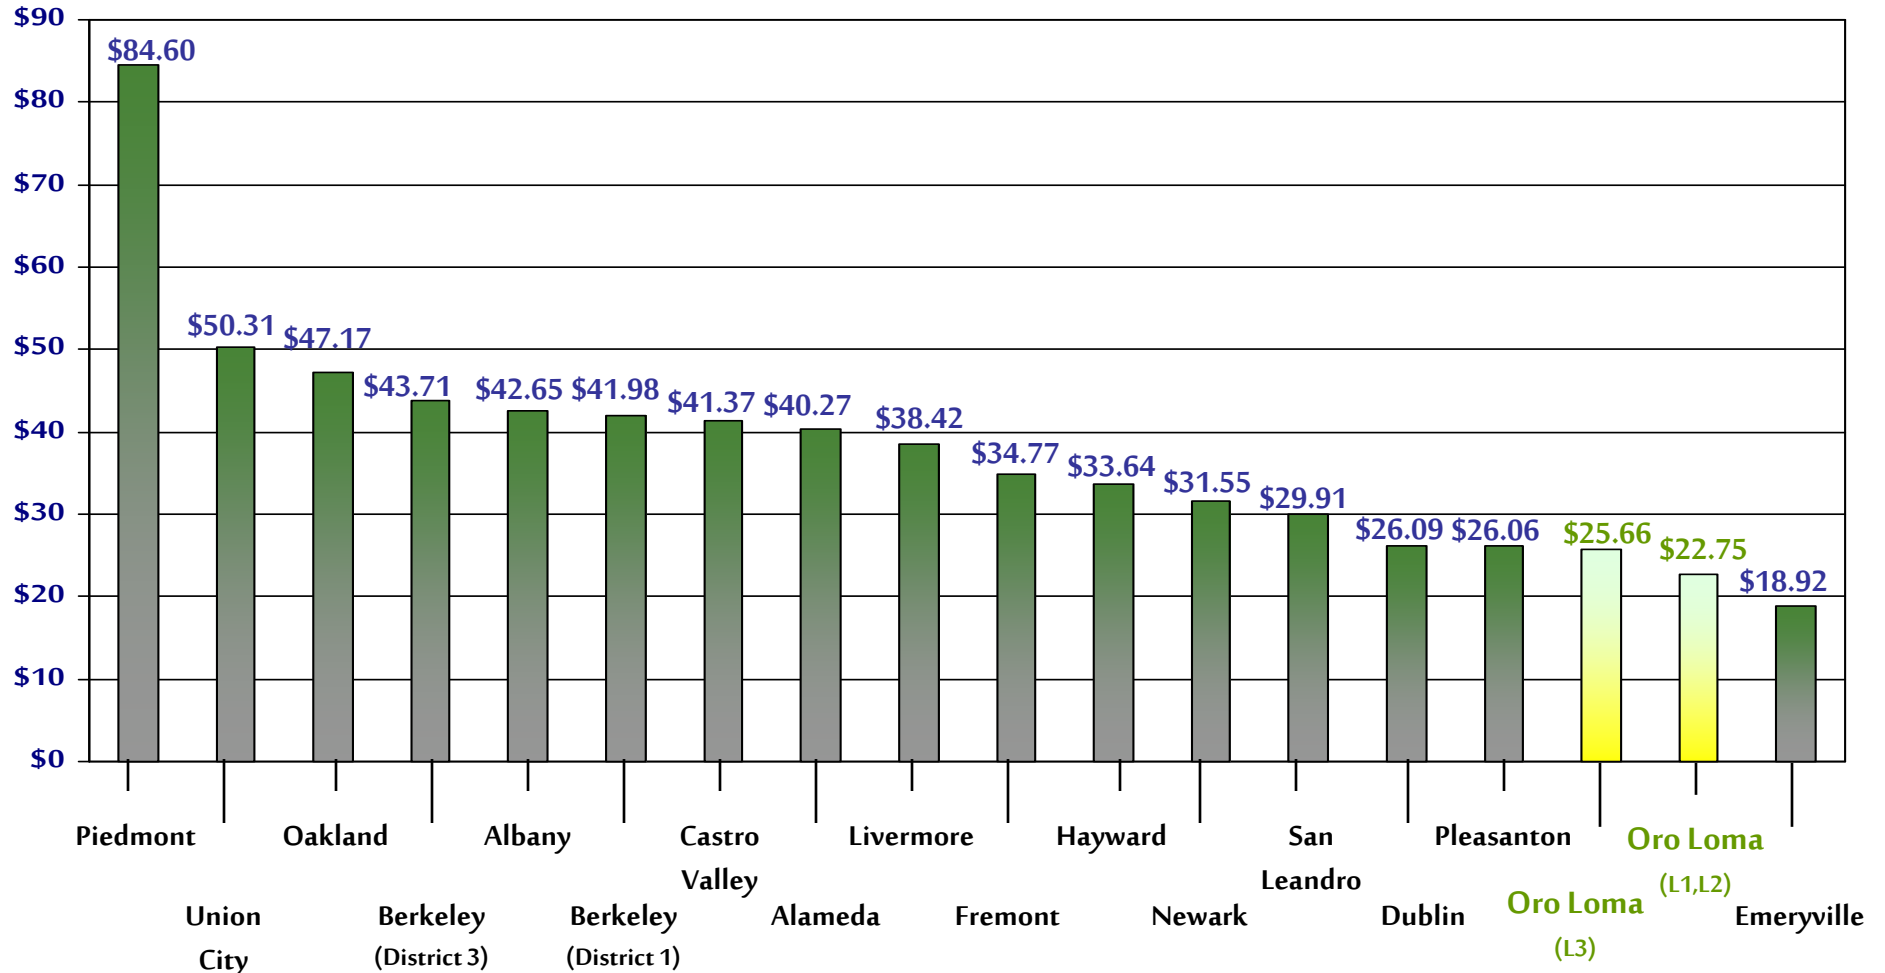

ALAMEDA COUNTY MONTHLY GARBAGE & RECYCLING RATES

FOR 30-35 GALLON CART

As of October 2018

Oro Loma Sanitary District's (L1,L2) rate is 39.77% less than the average rate of \$37.77

Source: Survey with telephone calls and web search of individual agencies October 2018, and graphic presentation by P. Gonzalez.