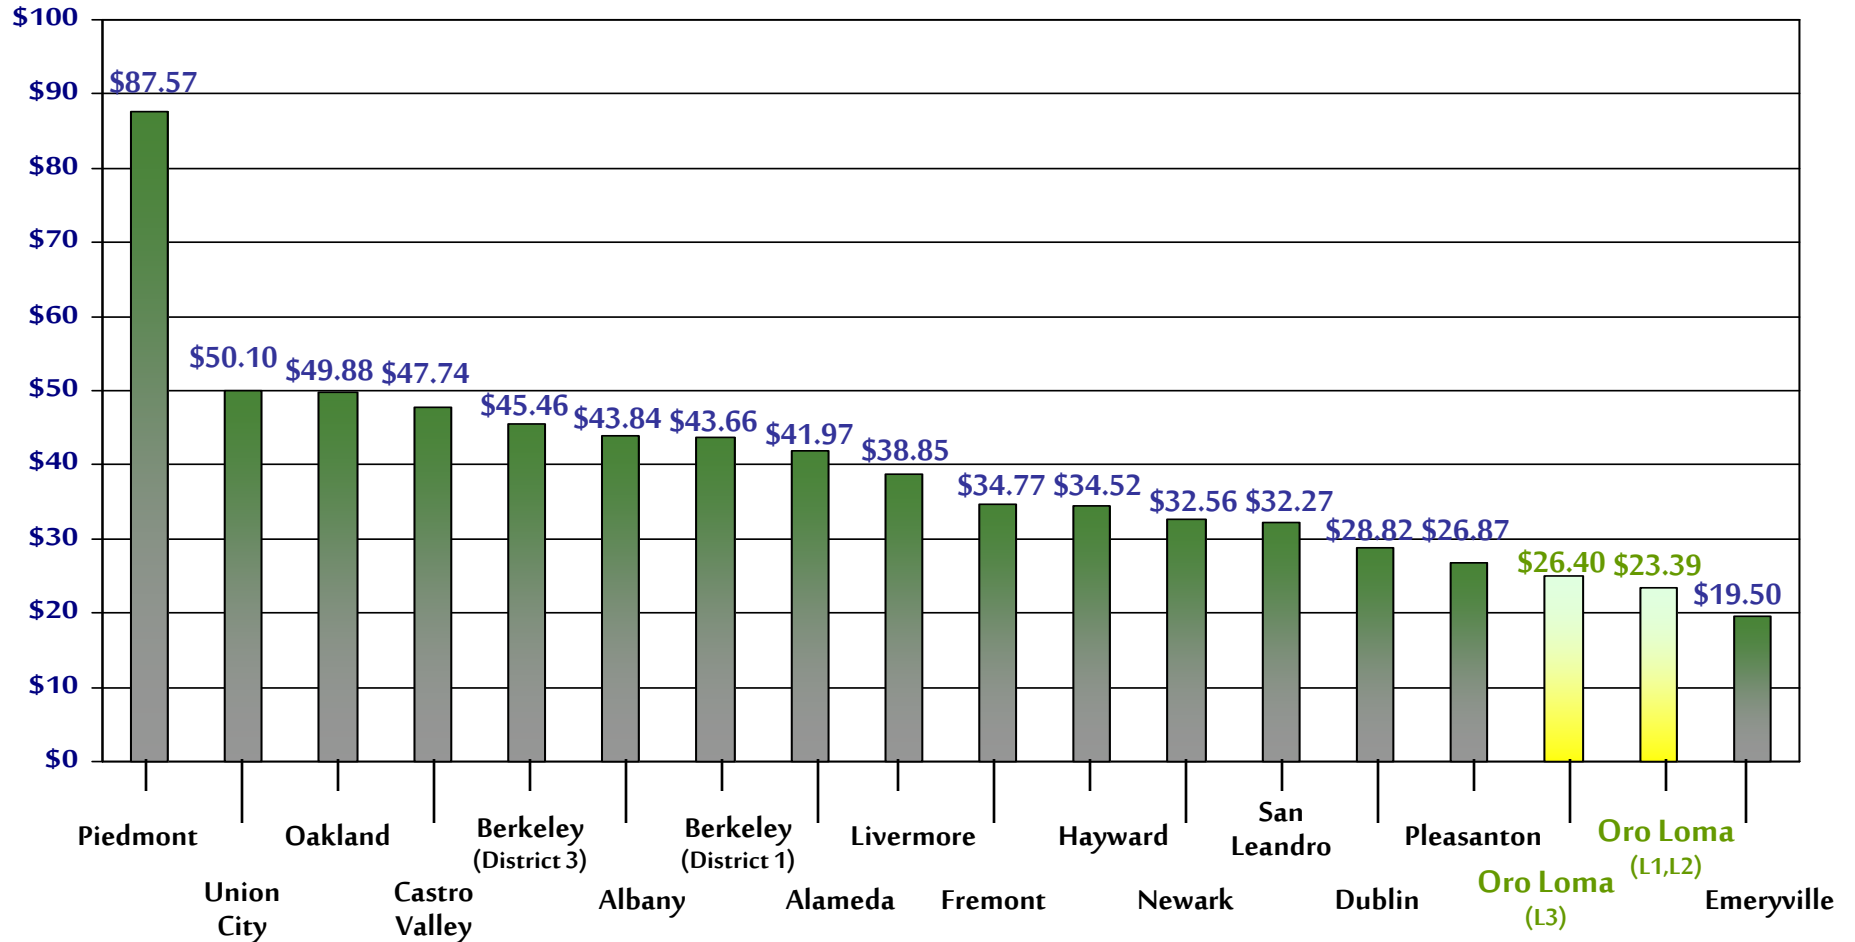

ALAMEDA COUNTY MONTHLY GARBAGE & RECYCLING RATES

FOR 30-35 GALLON CART

As of October 2019

Oro Loma Sanitary District's (L1,L2) rate is 39.77% less than the average rate of \$37.77

Source: Survey with telephone calls and web search of individual agencies October 2018, and graphic presentation by P. Gonzalez.