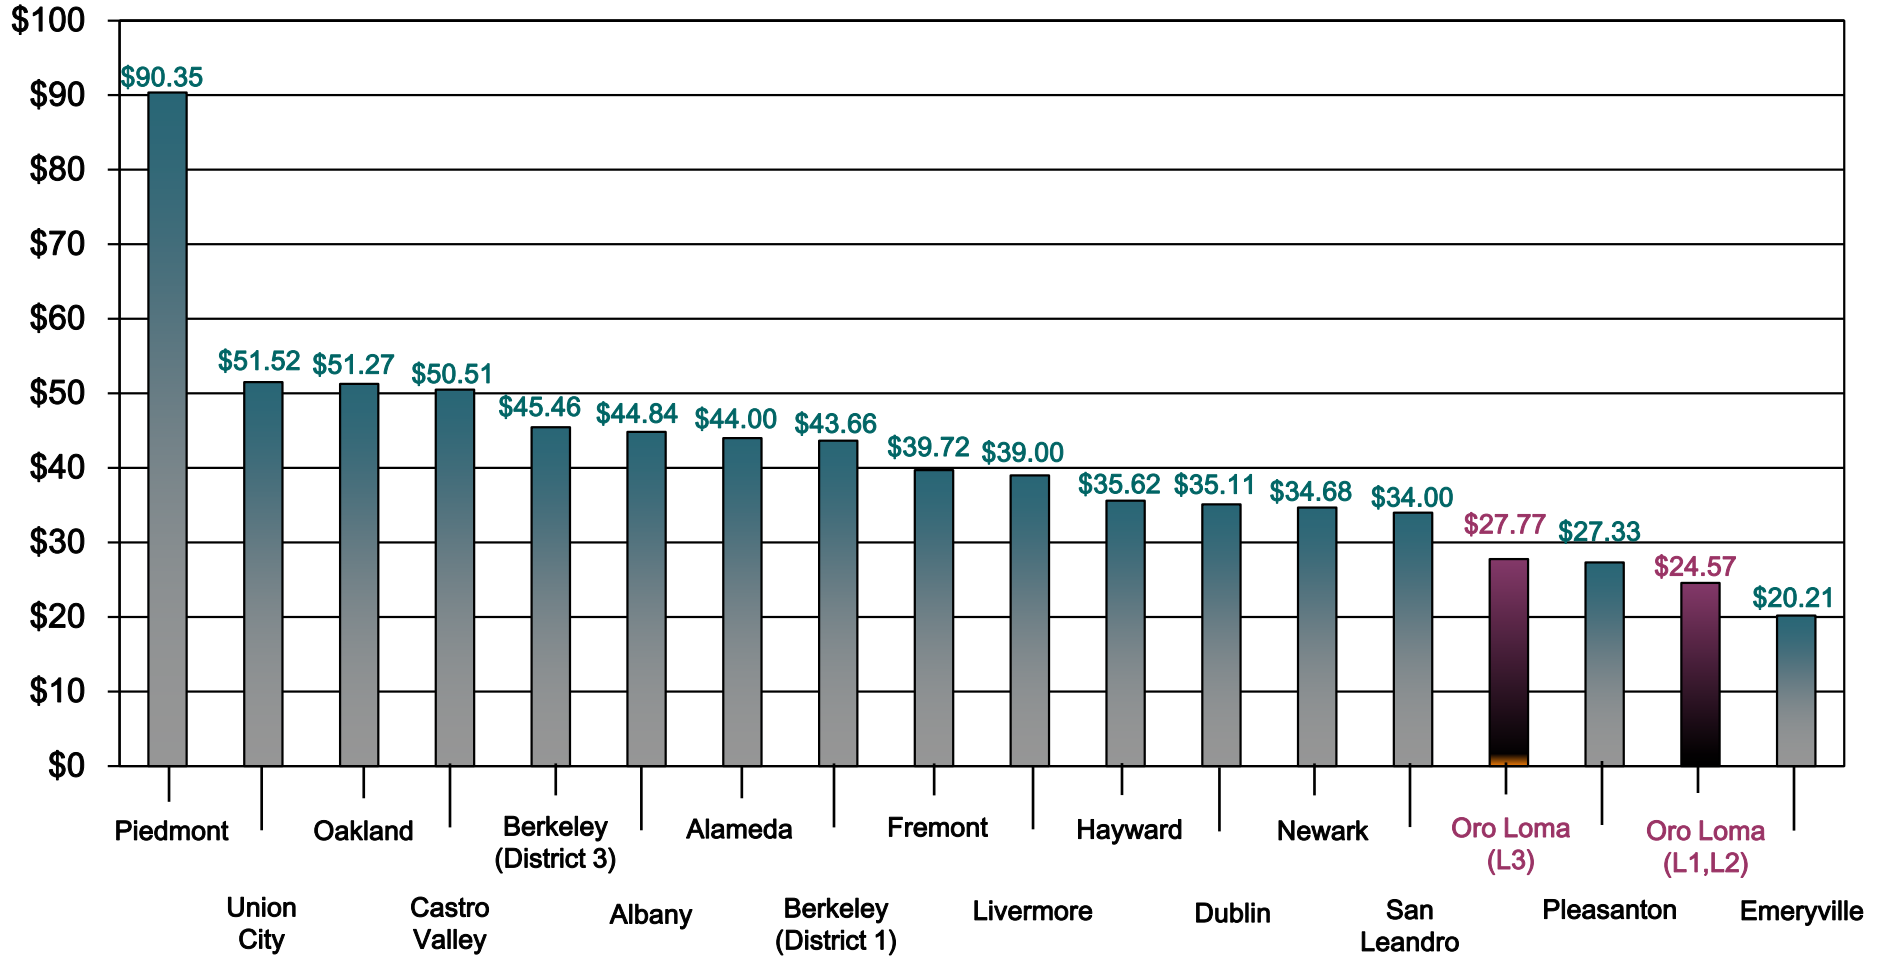

ALAMEDA COUNTY MONTHLY GARBAGE & RECYCLING RATES FOR 30-35 GALLON CART

As of October 2020

Oro Loma Sanitary District's (L1,L2) rate is 40.2% less than the average rate of \$41.09