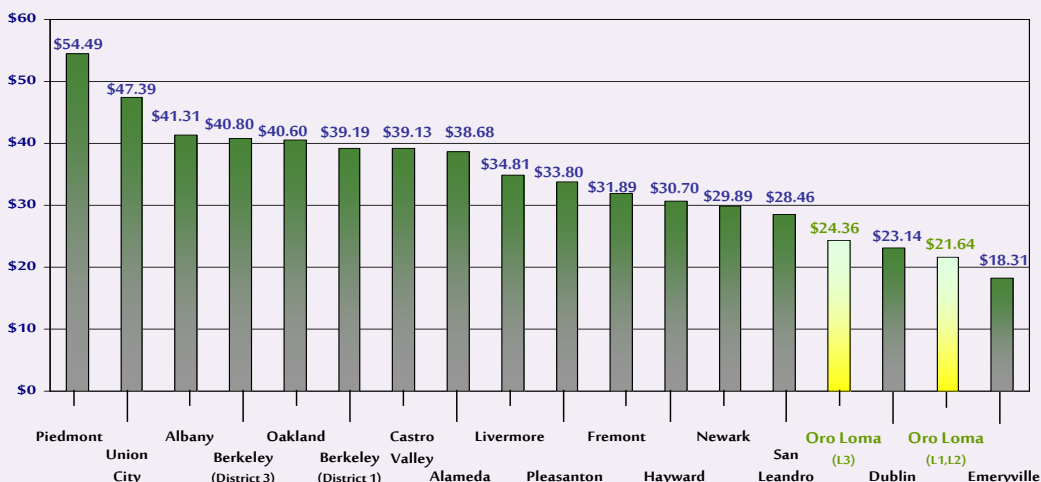

Garbage at the Lowest Possible Cost

MONTHLY GARBAGE & RECYCLING RATES
FOR 30-35 GALLON CAN, IN ALAMEDA COUNTY

As of October 2016