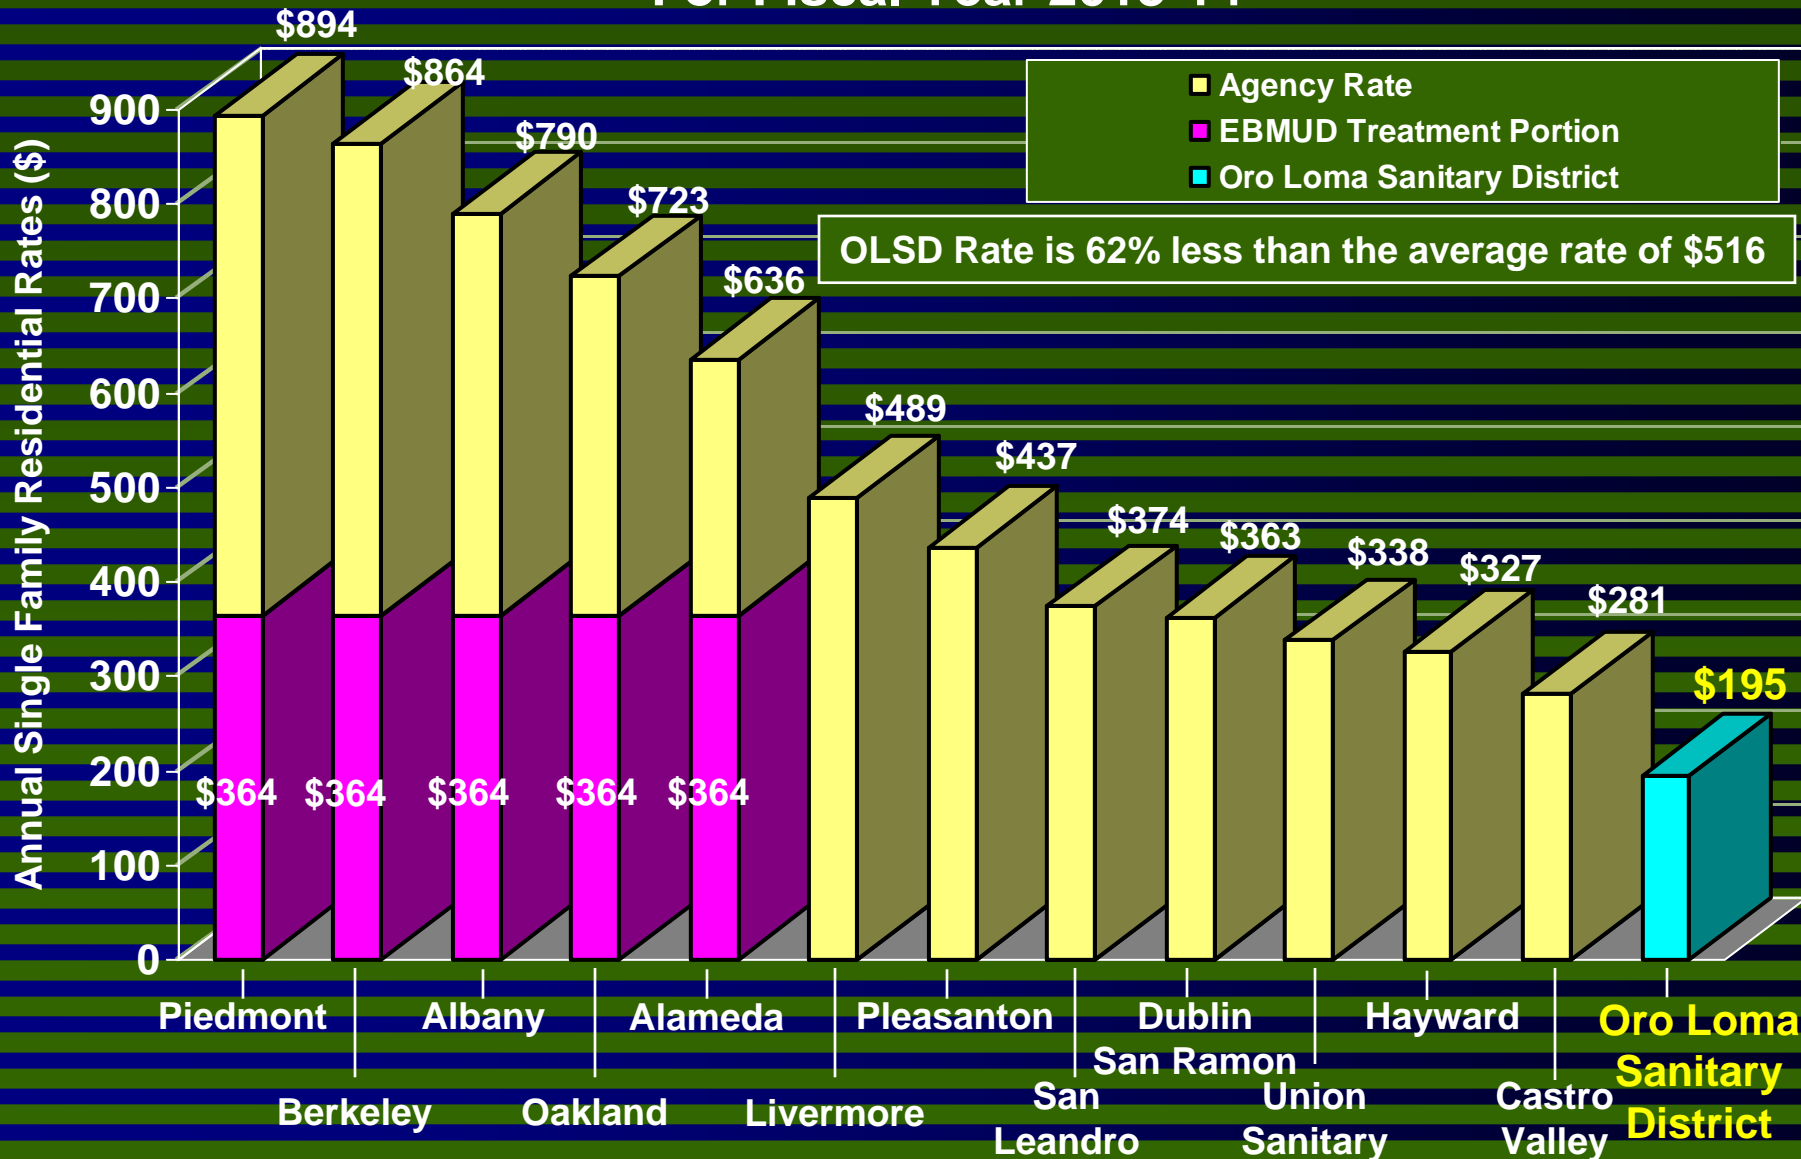

ANNUAL SEWER SERVICE RATES FOR SINGLE FAMILY RESIDENCE IN ALAMEDA COUNTY

For Fiscal Year 2013-14

Source: Survey with telephone calls and website research of individual agencies August 2013 by S. Green, and graphic presentation by P. Gonzalez.