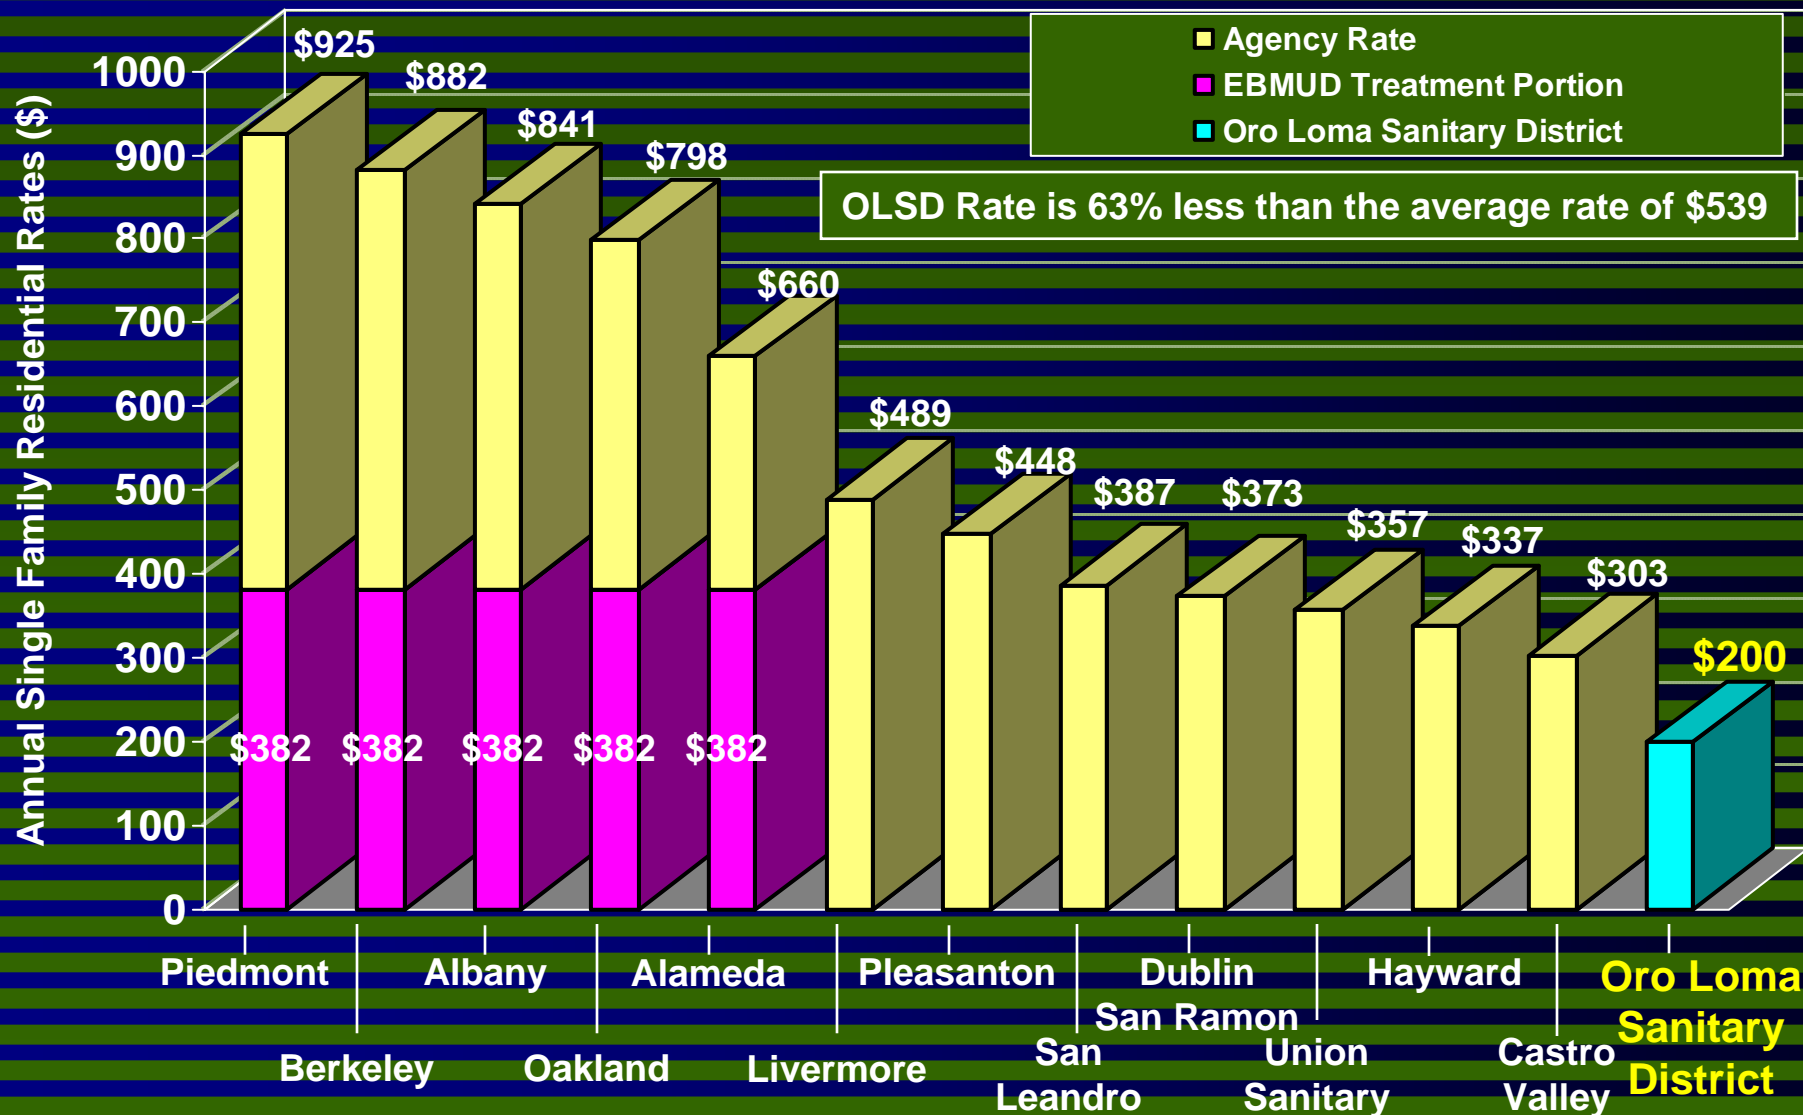

ANNUAL SEWER SERVICE RATES FOR SINGLE FAMILY RESIDENCE IN ALAMEDA COUNTY

For Fiscal Year 2014-15

Source: Survey with telephone calls and website research of individual agencies August 2014 by S. Green, and graphic presentation by P. Gonzalez.