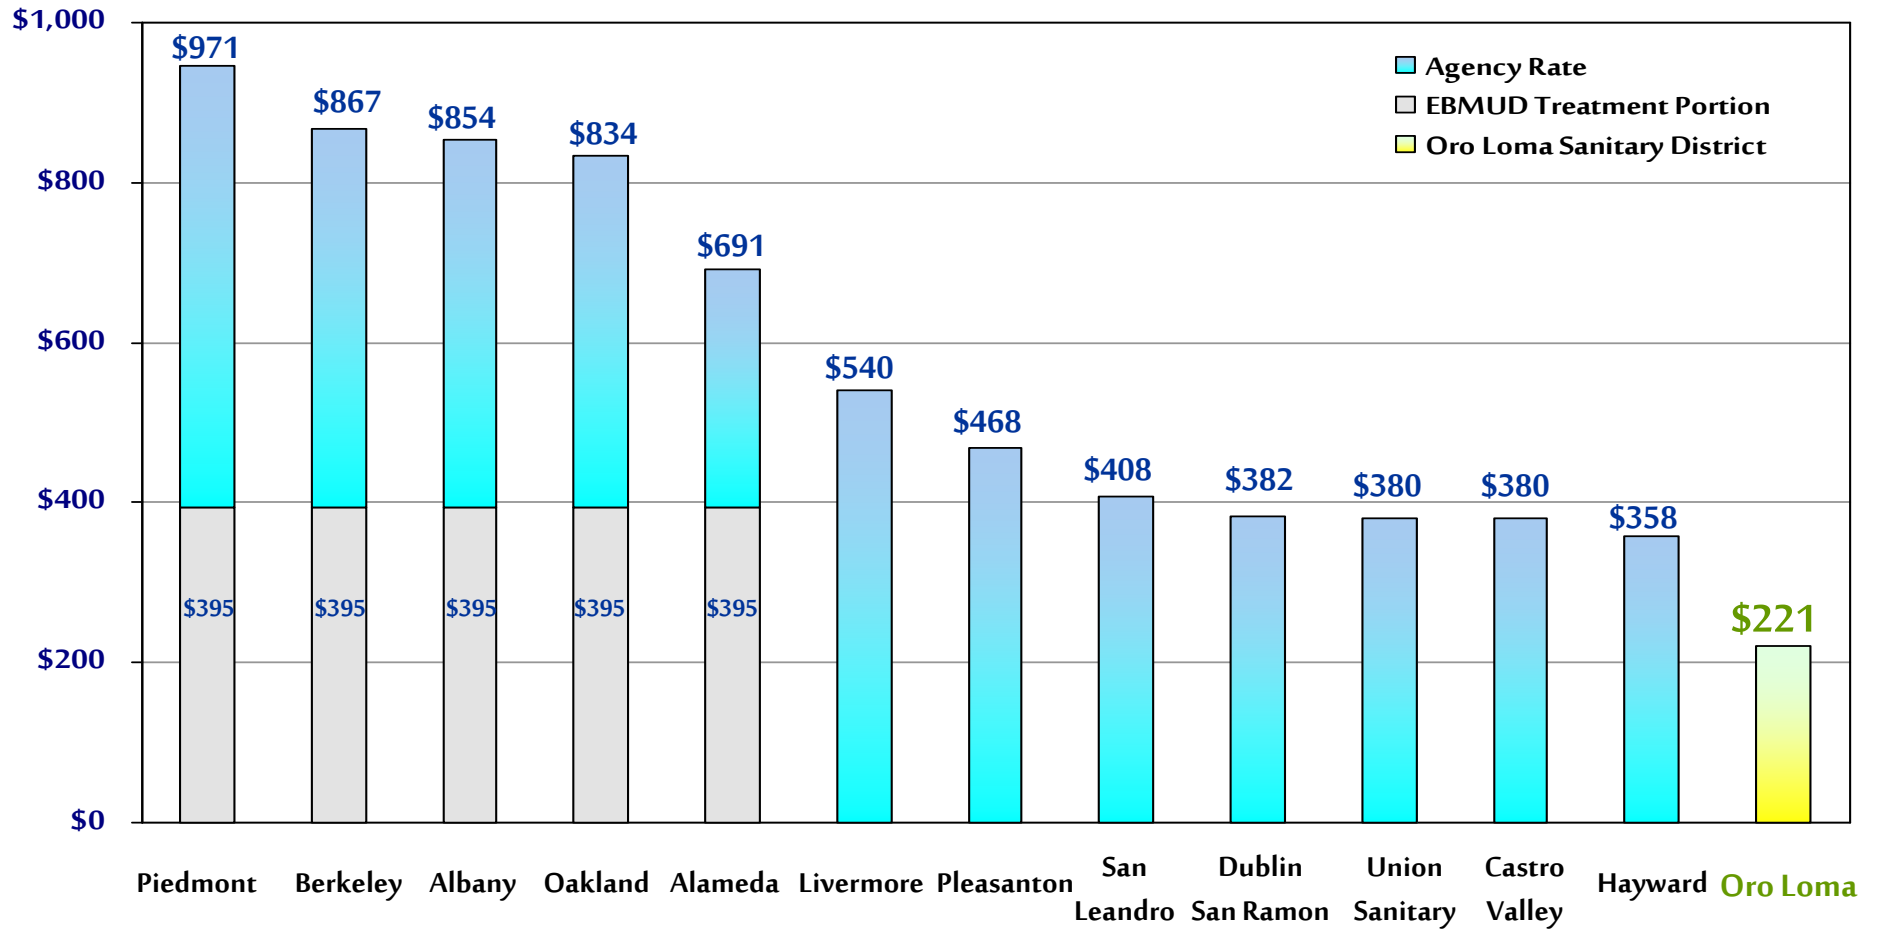

# ANNUAL SEWER SERVICE CHARGES FOR SINGLE FAMILY RESIDENCE IN ALAMEDA COUNTY

For Fiscal Year 2016-17

Oro Loma Sanitary District's Rate is 61% less than the average rate of \$566

Source: Survey with telephone calls and website research of individual agencies August 2016 by S. Green, and graphic presentation by P. Gonzalez.