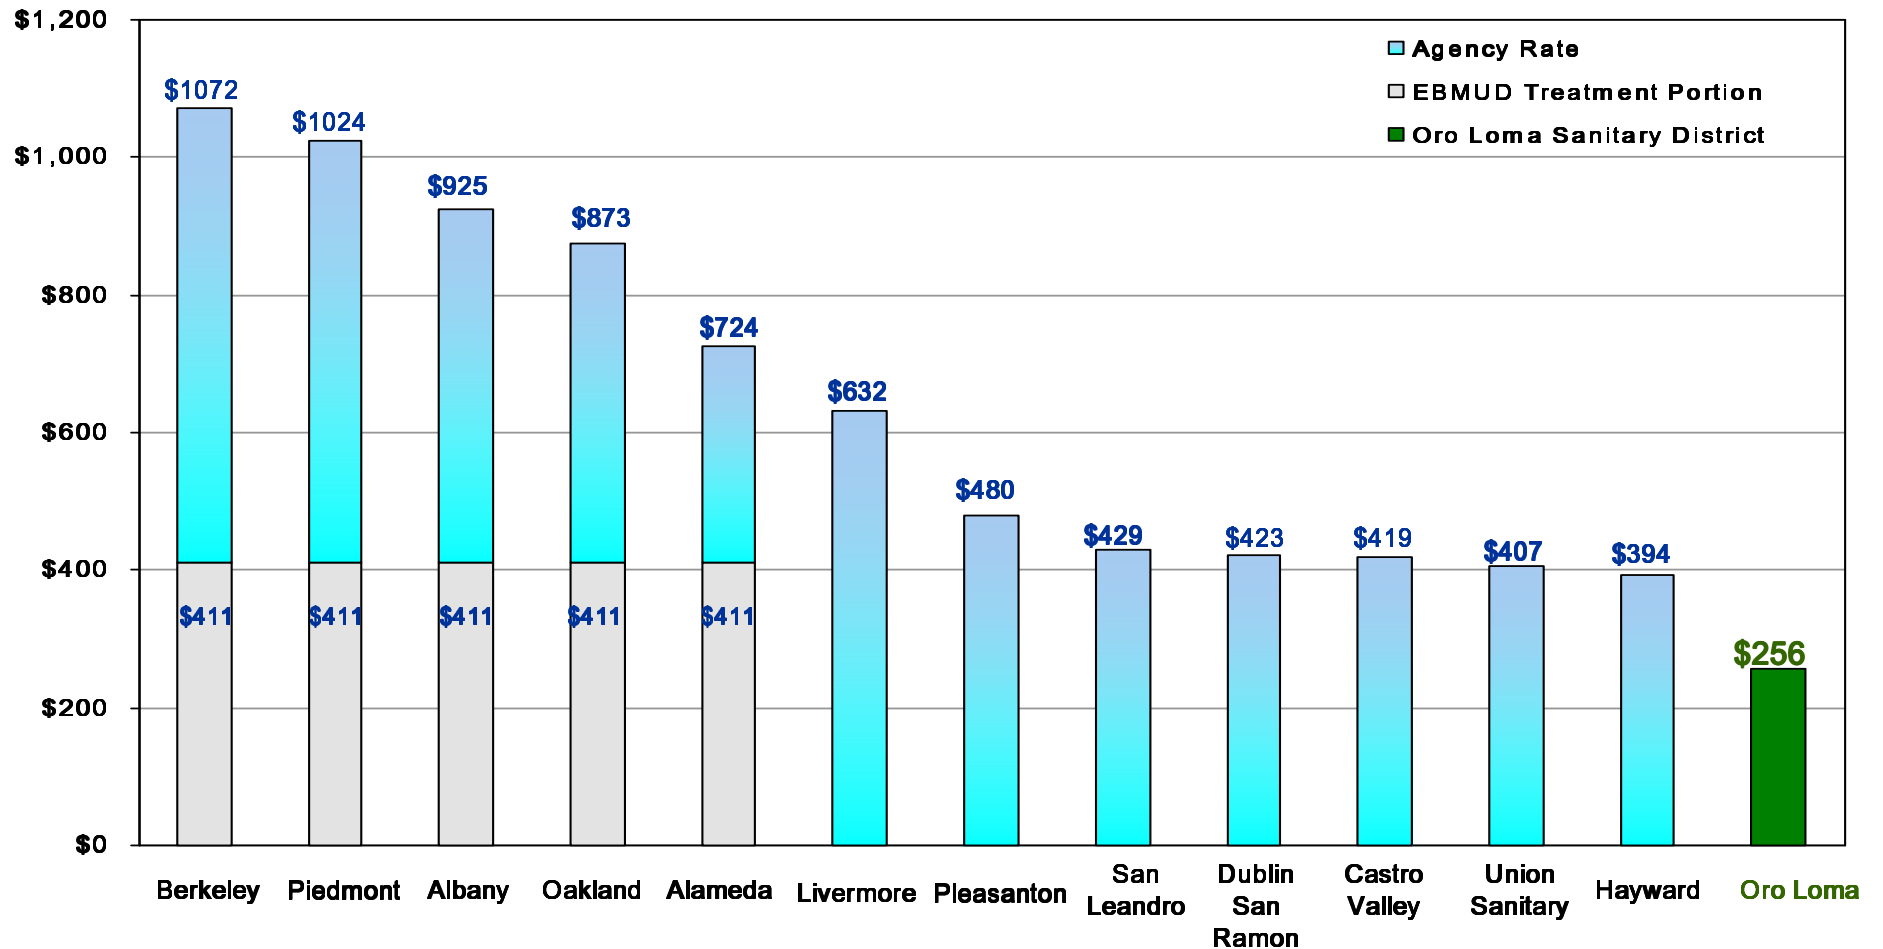

# ANNUAL SEWER SERVICE CHARGES FOR SINGLE FAMILY RESIDENCE IN ALAMEDA COUNTY

For Fiscal Year 2018-19

Oro Loma Sanitary District's Rate is 59% less than the average rate of \$620

Source: Survey with telephone calls and website research of individual agencies September 2018 by S. Green, and graphic presentation by P. Gonzalez.